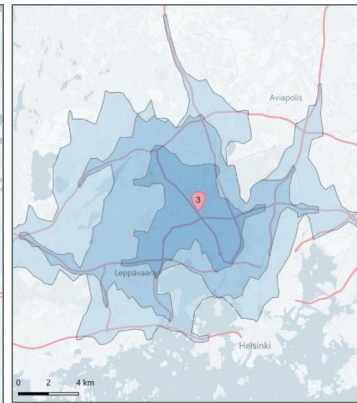

Travel time

Max travel time
by car

TREVIAN