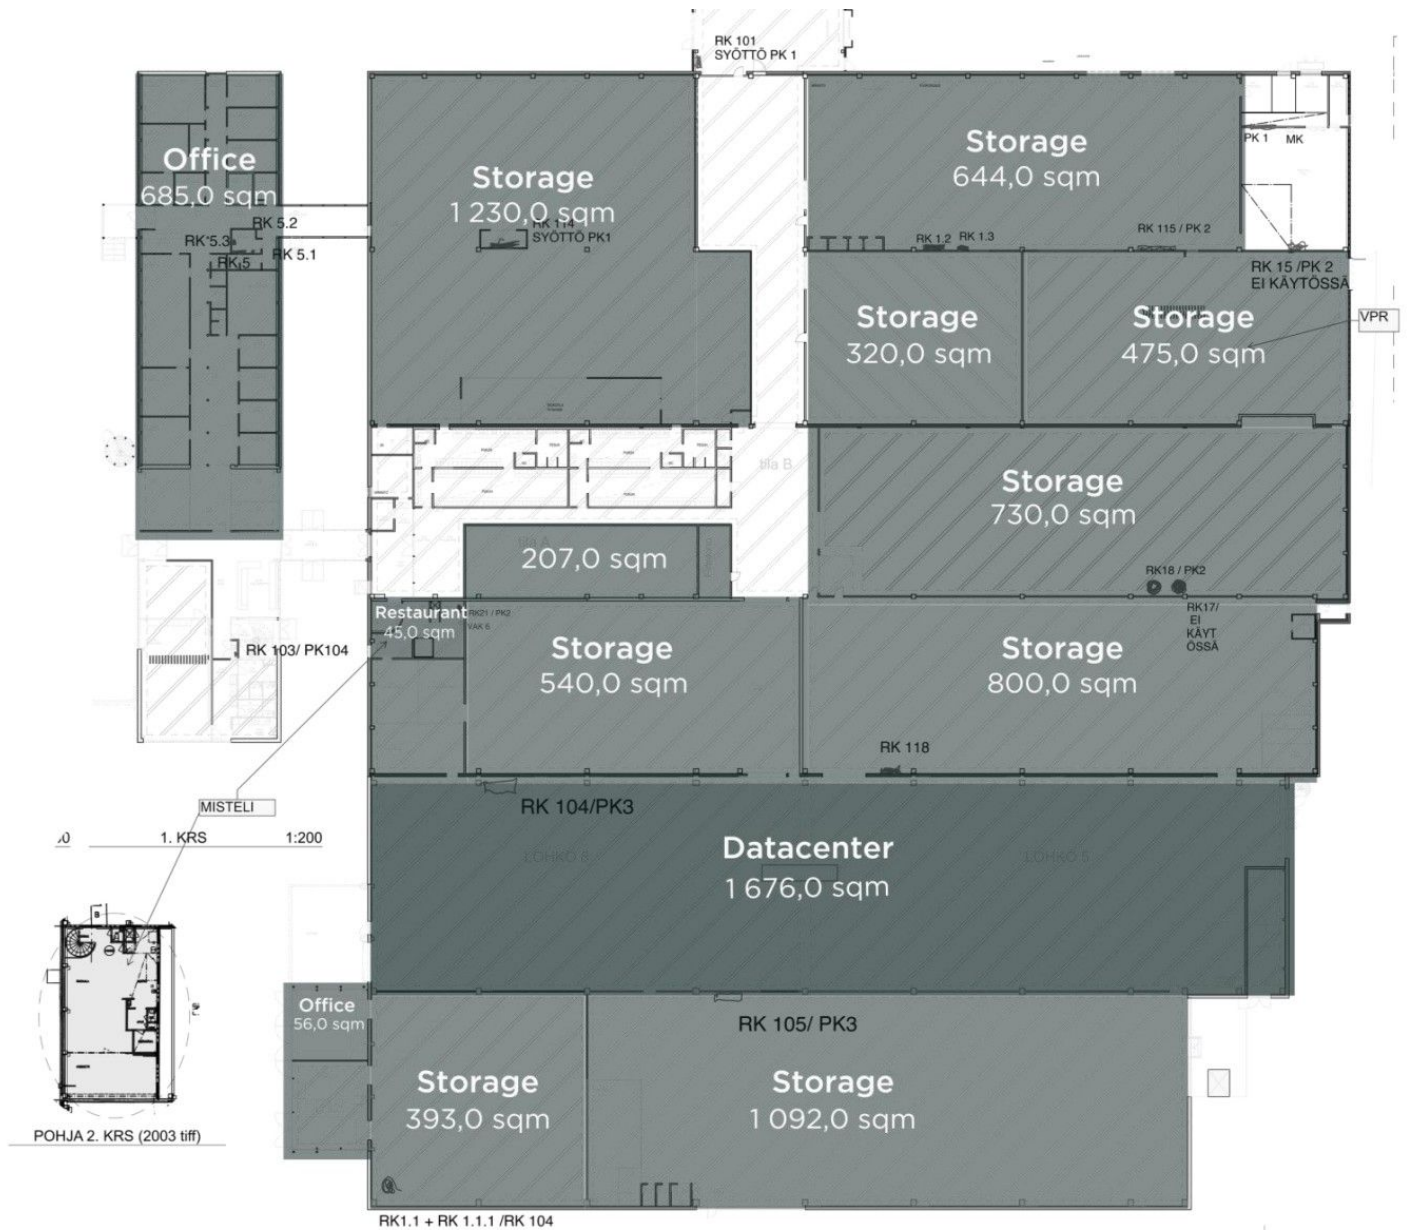

Toimitilaa Ruosilantie 10, 00390 Helsinki